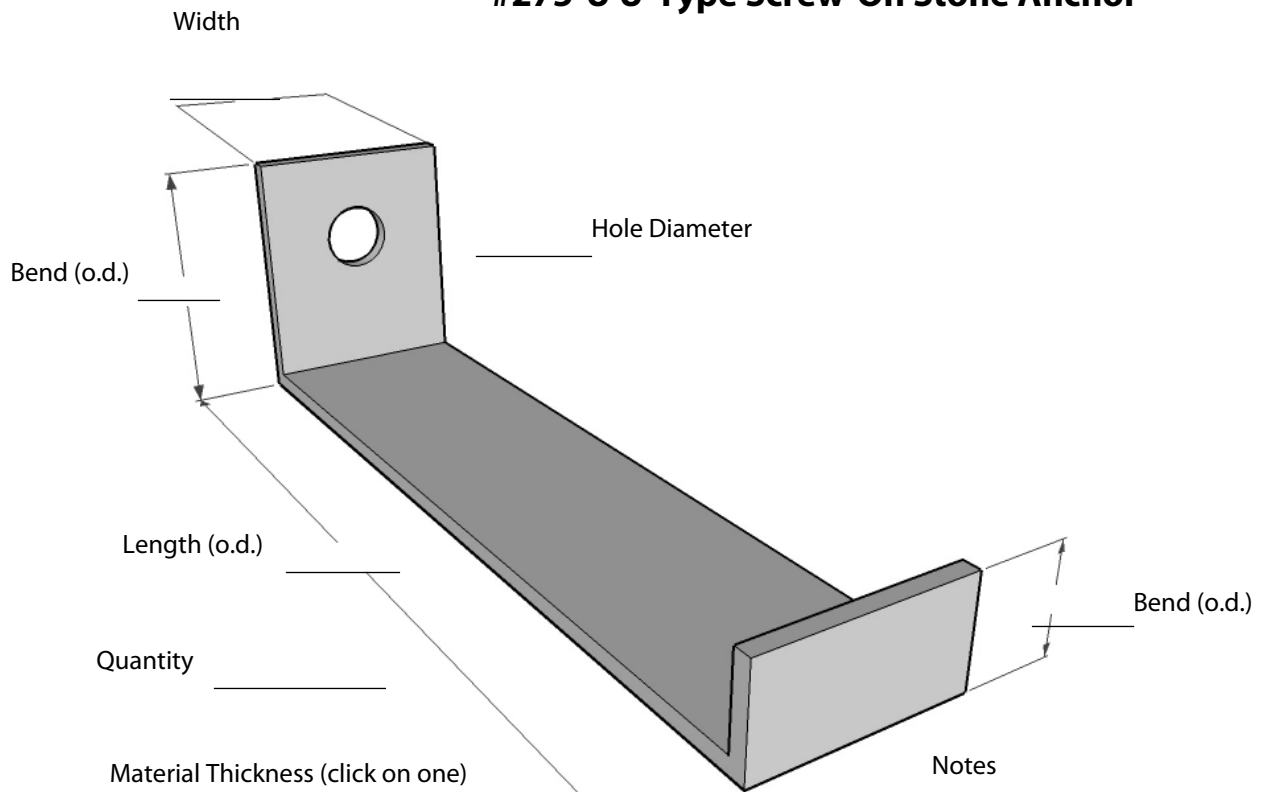

To: Heckmann Sales Department

From:

#275-U U-Type Screw-On Stone Anchor

Material Thickness (click on one)

Steel Type (click on one)

Notes