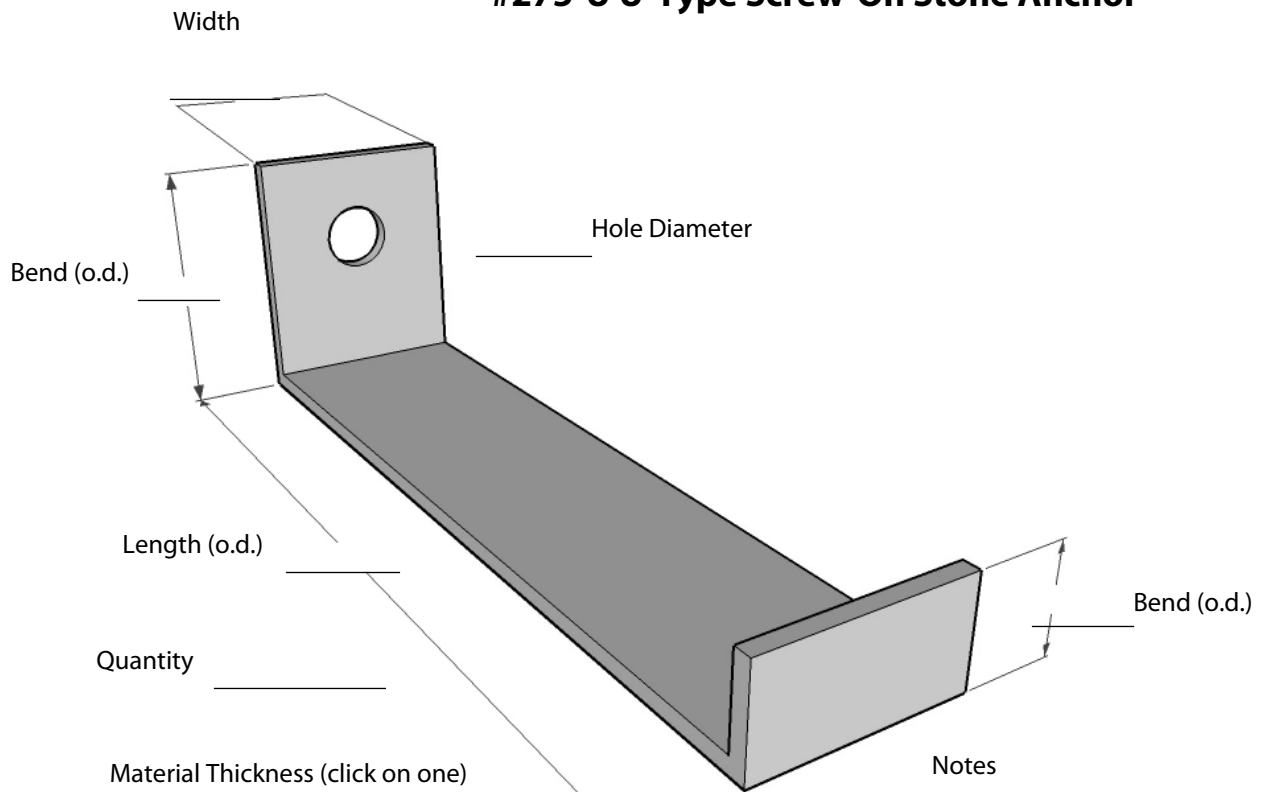

To: Heckmann Sales Department

From:

#275-U U-Type Screw-On Stone Anchor

Quantity _____

Material Thickness (click on one)

Steel Type (click on one)

Notes